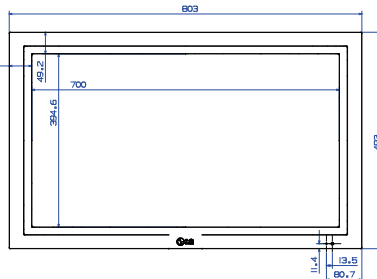

Specifiche Tecniche M3201C-touch*

TOUCH SCREEN

Input Method: Finger and stylus input
Accuracy: Better than 99% accuracy
Touch System Resolution: 16k x 16k
Response Time: 20 ms for tap input
Minimum Touch Impact: 50 mN-s (milli-newton seconds), the equivalent of a very light touch
Light Transmission: 92% light transmission (±2%)
Surface Finish: Anti-glare etch
Glass Thickness: 2.2 mm (± 0.2 mm), glass only
Substrate Material: Chemically-strengthened glass substrate.
Surface Hardness: Mohs pick with a hardness rating of 7 or higher is required to induce a scratch. Scratches will not result in a functional failure.
Cleaning: Standard, non-abrasive glass cleaners acceptable.
Surface Obstructions: Touch screen operation withstands surface contaminants such as dirt, dust and grime.
Communications Protocol: USB HID
Software: simple calibration and set-up with Windows 98, NT, 2000, XP and Linux.

PANEL

LCD Panel Type 32"
Aspect Ratio 16:9
Native Resolution 1366 x 768 (WXGA); FULL-HD upon request
Brightness 500 cd/m²
Contrast Ratio 1600:1
Viewing Angle (HxV) 178x178
Response Time 8 ms (G to G)
MTBF 50,000 Hr. (Minimum)

VIDEO

Max Input Resolution 1600 x 1200@60Hz (Analog)
1280 x 1024@60Hz (Digital)
Recommended Resolution 1360 x 768@60Hz (Analog/Digital)
H-Scanning Frequency 30~83kHz (Analog/Digital)
V-Scanning Frequency 56~75Hz
Pixel Frequency 165MHz (D-Sub)/135MHz (HDMI/DVI)
Sync Compatibility Separate/Composite/SOG
Video Input RGB Analog/Digital
Cinema 3:2/2:2 mode Yes
Aspect Ratio Correction Spectacle/Full/Original/4:3/16:9/14:9/Zoom

REAR JACK PACK

Component Video 2 Hi-Res (BNC)
PC Input via 15-Pin Sub "D" 1/1 (RGB)
Input/Output
Composite Video Input/Output 1/1
Audio Output 1
Audio Inputs 3 Plus PC Sound
HDTV Formats 720p/1080i
PC Formats Auto Scaling to XGA
HDMI/HDCP Yes (HDMI to DVI cable not included)
RS-232C Input/Output 1 (Service/Control)/1
S-Video 1 (S-Video has a priority but there is no input mode)
Audio Jack Built-in (No Amp) Yes
Discrete IR Input Yes
External Speaker Jack Out Yes

AUDIO

Surround MAX Yes
Auto Volume Limiter Yes
Audio Power 20W (10Wx2)
Bass/Treble/Balance Yes
SSM Flat/Music/Movie/Sports/User

SPECIAL FEATURES

Temperature Sensor Yes
Lamp Fault Sensor Yes
Split Zoom (Self Video Wall, Max 4x4) Yes
(Adjusts for Bezel Width)
Power indicator/Logo light Yes
Low Power Yes, Good/Better/Best

CABINET

Color Black
Monitor Dimension (WxHxD) 43.98" x 26.02" x 4.67"
Weight 66.4 Lbs.
Carton Dimensions (WxHxD) 47.2" x 29.45" x 11.30"
VESA Standard Mount Interface 800 x 400

POWER

Power Supply 100-240V~, 50/60Hz
Normal 300W

* Add 0.3"(7,5 mm) for monitor depth including touch screen interface