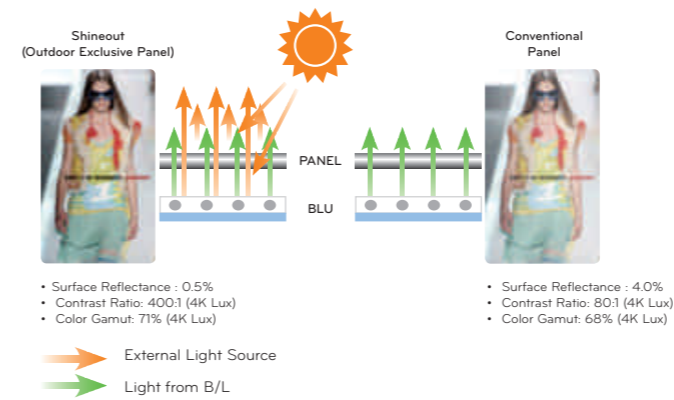

SALE 30%  
Ladies' Wear  
Fashion Shop

Vivid and Clear Even Under Sunlight Exposure,  
Shine-out Display

SHINE OUT

Perfect fit for window display by reflecting away the sunlight for best image visibility and clearer display under direct sunlight than conventional panel.

VIDEO WALL

Good for constructing video wall with narrow bezel size. It maximizes display effect through various size video wall.

5 x 5 MATRIX

eZ-Net Manager

eZ-Net manager lets the user control monitors which are installed in remote areas through ethernet. So you can check the status of monitors and change the input and volume, even update the firmware from server.

SEMI-OUTDOOR  
(Shine-out)  
M4224F

- Perfect fit for window display
- Reflects away the sunlight for best image visibility
- Clearer Display under direct Sunlight than conventional Panel

SPECIFICATION

**PANEL**  
Screen Size : 42"  
Aspect Ratio : 16 : 9  
Native Resolution : 1920 x 1080 (FHD)  
Brightness : 700cd/m<sup>2</sup>  
Contrast Ratio : 1,200:1  
Viewing Angle (H x V) : 178 x 178  
Response Time : 10 ms (G to G)

**AUDIO**  
Audio Power : 20W (10W x 2)  
Speaker On/off : Yes  
Clear Voice : Yes  
Sound mode : Standard / Music / Cinema / Sports / Game / User

**CABINET**  
Bezel Width : 16.9 mm

Dimension