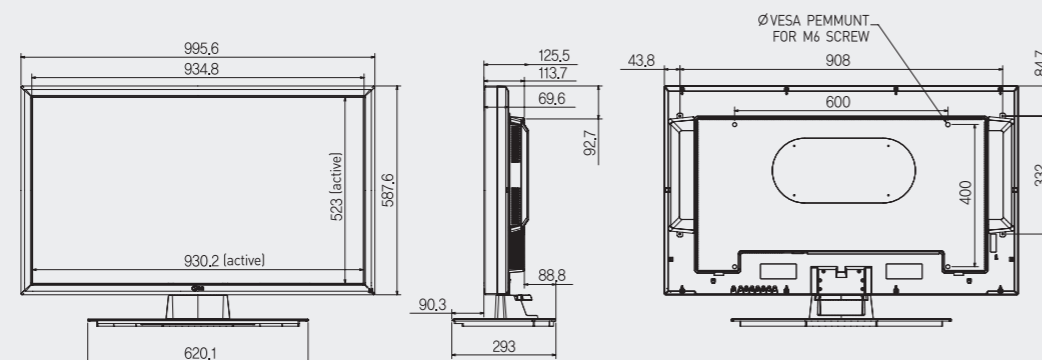

SPECIFICATION

PANEL

Screen Size : 42"
Aspect Ratio : 16 : 9
Native Resolution : 1920 x 1080 (FHD)
Brightness : 500cd/m²
Contrast Ratio : 1,300:1, 40,000:1 (DCR)
Viewing Angle (H x V) : 178 x 178
Response Time : 10 ms (G to G)

AUDIO

Audio Power : 20W (10W x 2)
Speaker On/off : Yes
Clear Voice II : Yes
Sound mode : Standard / Music / Cinema / Sports / Game

CABINET

Bezel Width : 30.4 mm

DIMENSION

SPECIFICATION

PANEL

Screen Size : 47"
Aspect Ratio : 16 : 9
Native Resolution : 1920 x 1080 (FHD)
Brightness : 500cd/m²
Contrast Ratio : 1,300:1
Viewing Angle (H x V) : 178 x 178
Response Time : 10 ms (G to G)

AUDIO

Audio Power : 20W (10W x 2)
Speaker On/off : Yes
Clear Voice II : Yes
Sound mode : Standard / Music / Cinema / Sports / Game

CABINET

Bezel Width : 36 mm

DIMENSION