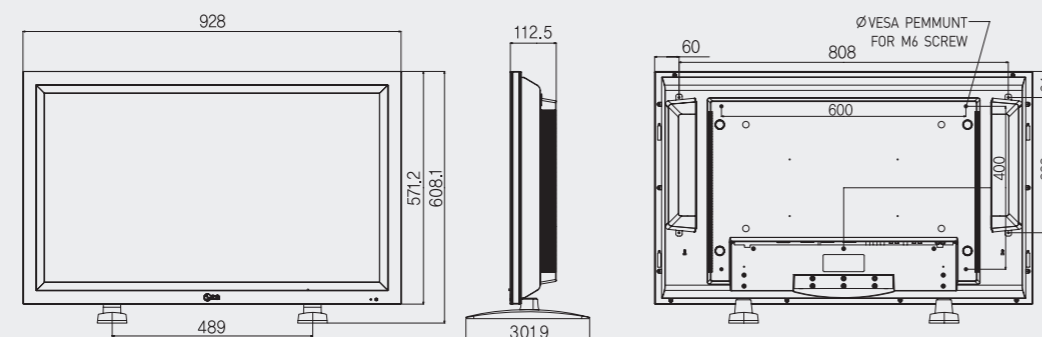

SPECIFICATION

PANEL

Screen Size : 37"
Aspect Ratio : 16 : 9
Native Resolution : 1920 x 1080 (FHD)
Brightness : 500cd/m²
Contrast Ratio : 1,500:1
Viewing Angle (H x V) : 178 x 178
Response Time : 5 ms (G to G)

AUDIO

Audio Power : 20W (10W x 2)
Speaker On/off : Yes
Clear Voice II : Yes
Sound mode : Standard / Music / Cinema / Sports / Game

CABINET

Bezel Width : 53.7 mm

DIMENSION

SPECIFICATION

PANEL

Screen Size
Aspect Ratio : 16 : 9
Native Resolution : 1920 x 1080 (FHD)
Brightness : 500cd/m²
Contrast Ratio : 1,300:1, 3,000:1 (DCR)
Viewing Angle (H x V)
Response Time : 10 ms (G to G)

AUDIO

Audio Power : 20W (10W x 2)
Speaker On/off : Yes
Clear Voice : Yes
Sound mode : Standard / Music / Cinema / Sports / Game / User

CABINET

Bezel Width : 30.4 mm

DIMENSION