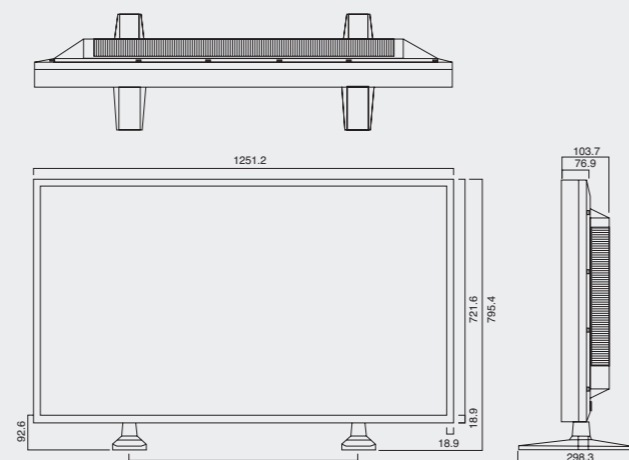

PROFESSIONAL M5520C

- Resolution : 1,920 x 1,080(FHD)
- Exclusive PD Panel
- Super IPS Panel
- Narrow Bezel(Size: 18.9mm)
- USB Playback
- Energy Star 5.0
- ErP Certified

PROFESSIONAL M6503C

- Resolution : 1,920 x 1,080(FHD)
- Exclusive PD Panel
- ErP Certified

SPECIFICATION

PANEL

Screen Size : 55"
Aspect Ratio : 16 : 9
Native Resolution : 1920 x 1080 (FHD)
Brightness : 700cd/m²
Contrast Ratio : 1,300:1
Viewing Angle (H x V) : 178 x 178
Response Time : 10 ms (G to G)

AUDIO

Audio Power : 20W (10W x 2)
Speaker On/off : Yes
Clear Voice II : Yes
Sound mode : Standard / Music / Cinema / Sports / Game

CABINET

Bezel Width : 18.9 mm

DIMENSION

SPECIFICATION

PANEL

Screen Size : 65"
Aspect Ratio : 16 : 9
Native Resolution : 1920 x 1080 (FHD)
Brightness : 700cd/m²
Contrast Ratio : 2,500:1, 5,000:1 (DCR)
Viewing Angle (H x V) : 178 x 178
Response Time : 8 ms (G to G)

AUDIO

Audio Power : 20W (10W x 2)
Speaker On/off : Yes
Clear Voice : Yes
Sound mode : Standard / Music / Cinema / Sports / Game / User

CABINET

Bezel Width : 49.0 mm

DIMENSION