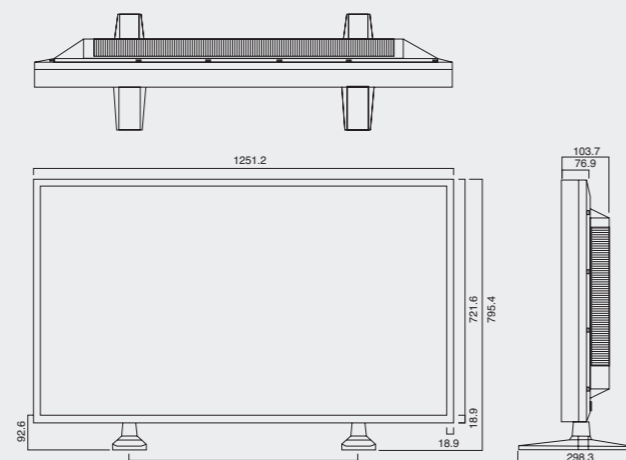

#### PANEL

Screen Size : 55"  
Aspect Ratio : 16 : 9  
Native Resolution : 1920 x 1080 (FHD)  
Brightness : 700cd/m<sup>2</sup>  
Contrast Ratio : 1,300:1  
Viewing Angle (H x V) : 178 x 178  
Response Time : 10 ms (G to G)

### DIMENSION

#### PANEL

Screen Size : 65"  
Aspect Ratio : 16 : 9  
Native Resolution : 1920 x 1080 (FHD)  
Brightness : 700cd/m<sup>2</sup>  
Contrast Ratio : 2,500:1, 5,000:1 (DCR)  
Viewing Angle (H x V) : 178 x 178  
Response Time : 8 ms (G to G)